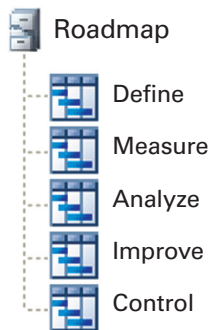

Quality Companion[®]

by Minitab

Everything you need to manage your
improvement projects in one application.

ORGANIZE YOUR PROJECTS.

Follow built-in Roadmaps to outline your project and keep you on track.

EXECUTE EACH STEP.

Use an integrated set of Tools to complete each phase.

Coach

Receive the expert guidance you need throughout your entire project.

CUSTOMIZE YOUR TOOLS.

Modify Roadmaps, Tools, Forms and Coaches and standardize your approach to quality improvement.